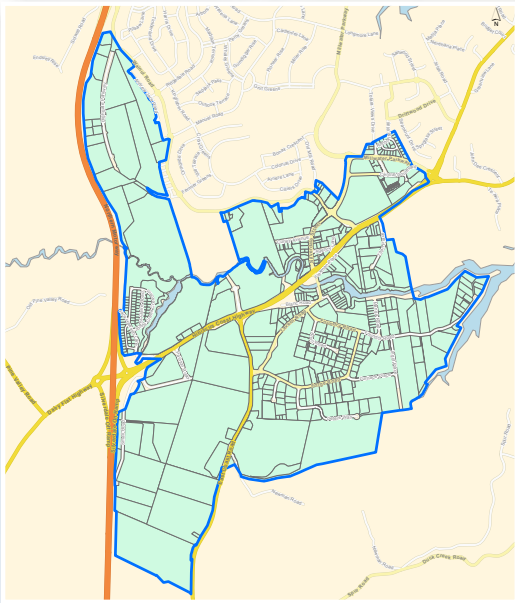

Silverdale Business Association Area Map

If you own a business or commercial property in this area, your membership will be a Full Member.

Outside of this area but still keen to join? Your membership would be as an Associate Member.

SABA is an incorporated society. Our objective is to “guide and assist the development & advancement of businesses in the Silverdale area” [Section 3, SABA constitution]

Membership of SABA costs \$100 [plus GST] per year.

BUSINESSES IN THE SILVERDALE AREA

Over 700 businesses call Silverdale 'home'; retail, commercial, industrial and professional.

SABA is focused on helping local businesses prosper and grow.

How can we help YOUR business?

LEISURE

=

**Membership
Silverdale Area
Business Association**

THE SILVERDALE & DISTRICTS HISTORICAL SOCIETY INVITES YOU TO EXPLORE THE
**TIME TRAIL
THROUGH THE PAST**